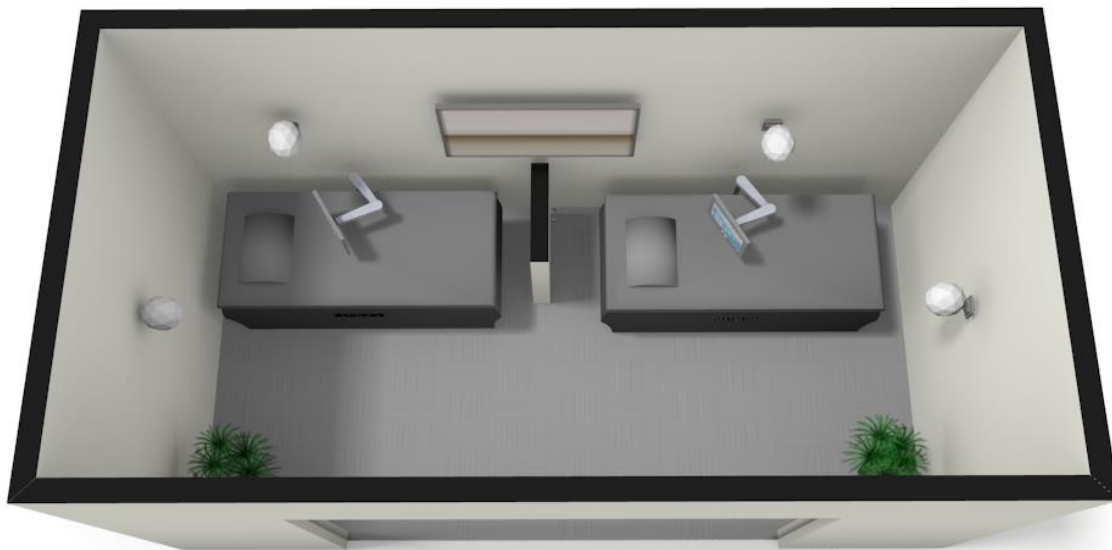

HydroMassage® Bed and Lounge Layout Recommendations

HYDROMASSAGE

WELLNESS-FOCUSED, INNOVATION-DRIVEN

6 Unit HydroMassage Lounge Layout Room Size: 26'x19' (7.9m x 5.8m)

HYDROMASSAGE

WELLNESS-FOCUSED, INNOVATION-DRIVEN

7 Unit HydroMassage Layout – 4 Lounges/3 Beds
Room Size: 30'x37' (9.14m x 11.3m) Hallway

HYDROMASSAGE

WELLNESS-FOCUSED, INNOVATION-DRIVEN

5 Unit HydroMassage Layout - 3 Lounges / 2 Beds

Room Size: 37'x11' (11.3m x 3.4m)

HYDROMASSAGE

WELLNESS-FOCUSED, INNOVATION-DRIVEN

4 Unit HydroMassage Layout - 2 Lounges / 2 Beds
Room Size: 30'x10' (9.14m x 3.05m)

HYDROMASSAGE

WELLNESS-FOCUSED, INNOVATION-DRIVEN

3 Unit HydroMassage Bed Layout
Room Size: 30'x10' (9.14m x 3.05m)

HYDROMASSAGE

WELLNESS-FOCUSED, INNOVATION-DRIVEN

2 Unit HydroMassage Bed Layout
Room Size: 20'x10' (3.1m x 3.05m)

1 Unit HydroMassage Bed Layout Room Size: 8'x10' (2.4m x 3.05m)