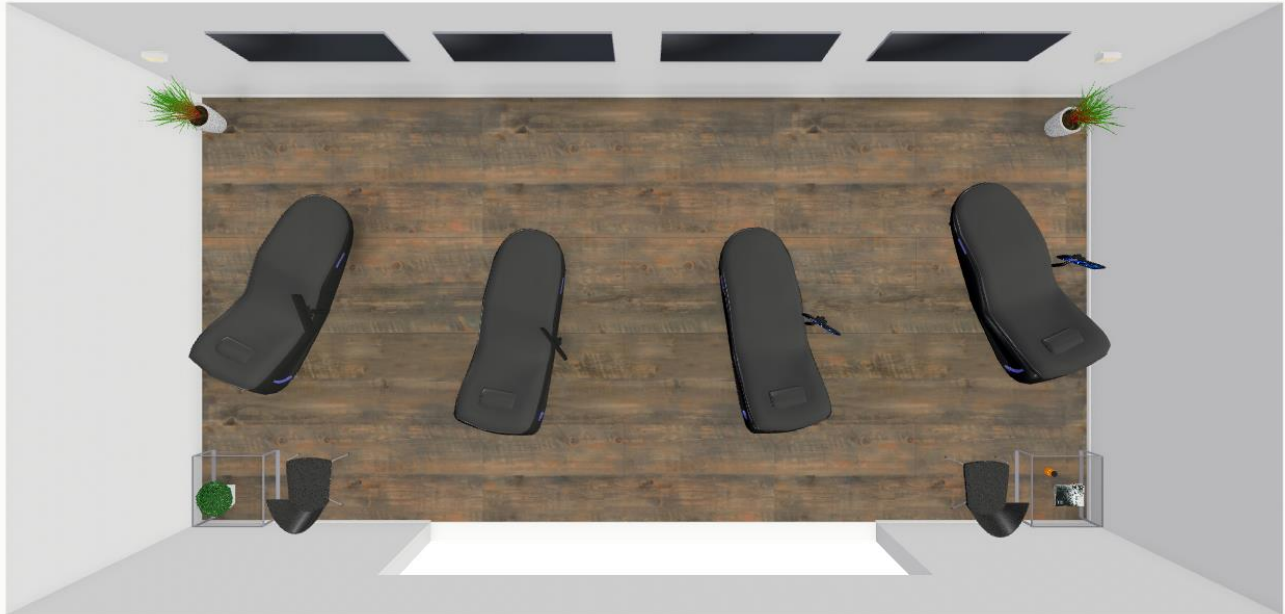

HydroMassage® Bed and Lounge Layout Recommendations

HYDROMASSAGE

WELLNESS-FOCUSED, INNOVATION-DRIVEN

6 Unit HydroMassage Lounge Layout Room Size: 26'x19' (7.9m x 5.8m)

HYDROMASSAGE

WELLNESS-FOCUSED, INNOVATION-DRIVEN

5 Unit HydroMassage Lounge Layout Room Size: 33'x14' (10.1m x 4.3m)

HYDROMASSAGE

WELLNESS-FOCUSED, INNOVATION-DRIVEN

4 Unit HydroMassage Lounge Layout Room Size: 30'x14' (9.1m x 4.3m)

HYDROMASSAGE

WELLNESS-FOCUSED, INNOVATION-DRIVEN

3 Unit HydroMassage Lounge Layout Room Size: 19'x10' (5.8m x 3.05m)

HYDROMASSAGE

WELLNESS-FOCUSED, INNOVATION-DRIVEN

2 Unit HydroMassage Lounge Layout Room Size: 12'x10' (3.7m x 3.05m)

HYDROMASSAGE

WELLNESS-FOCUSED, INNOVATION-DRIVEN

1 Unit HydroMassage Lounge Layout Room Size: 10'x12' (3.05m x 3.7m)

HYDROMASSAGE

WELLNESS-FOCUSED, INNOVATION-DRIVEN

1 Unit HydroMassage Lounge Layout Room Size: 8'x10' (2.4m x 3.05m)

HYDROMASSAGE

WELLNESS-FOCUSED, INNOVATION-DRIVEN