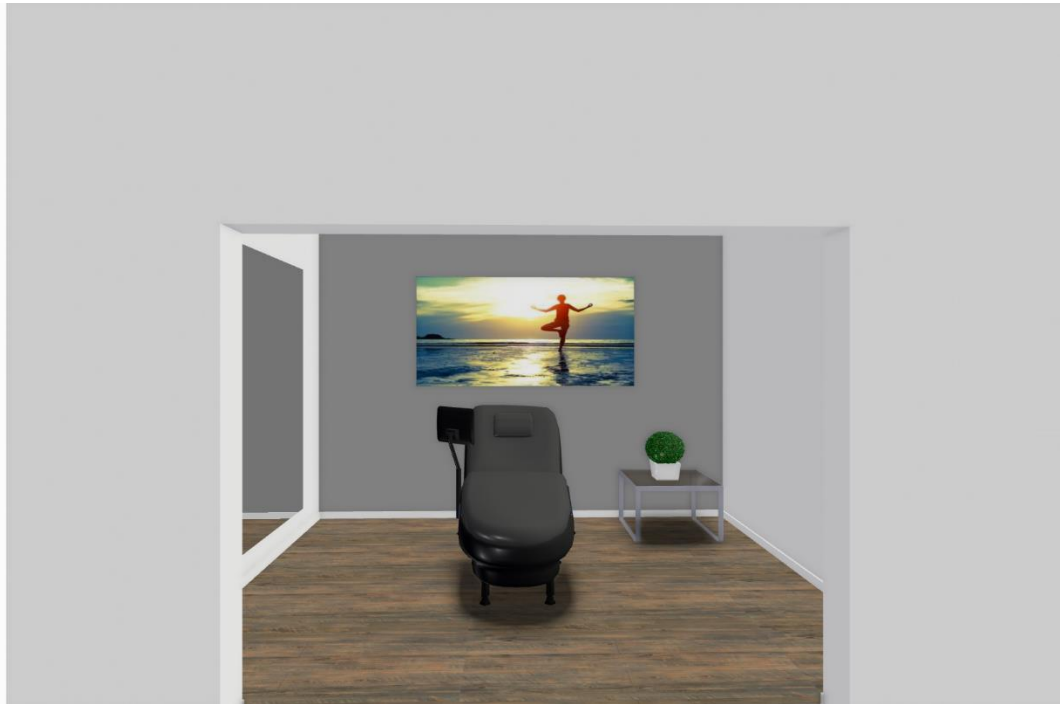

HydroMassage® Bed and Lounge Layout Recommendations

HYDROMASSAGE

WELLNESS-FOCUSED, INNOVATION-DRIVEN

6 Unit HydroMassage Lounge Layout Room Size: 26'x19' (7.9m x 5.8m)

HYDROMASSAGE

WELLNESS-FOCUSED, INNOVATION-DRIVEN

5 Unit HydroMassage Lounge Layout Room Size: 33'x14' (10.1m x 4.3m)

HYDROMASSAGE

WELLNESS-FOCUSED, INNOVATION-DRIVEN

4 Unit HydroMassage Lounge Layout Room Size: 30'x14' (9.1m x 4.3m)

HYDROMASSAGE

WELLNESS-FOCUSED, INNOVATION-DRIVEN

3 Unit HydroMassage Lounge Layout Room Size: 19'x10' (5.8m x 3.05m)

HYDROMASSAGE

WELLNESS-FOCUSED, INNOVATION-DRIVEN

2 Unit HydroMassage Lounge Layout Room Size: 12'x10' (3.7m x 3.05m)

HYDROMASSAGE

WELLNESS-FOCUSED, INNOVATION-DRIVEN

1 Unit HydroMassage Lounge Layout Room Size: 10'x12' (3.05m x 3.7m)

HYDROMASSAGE

WELLNESS-FOCUSED, INNOVATION-DRIVEN

1 Unit HydroMassage Lounge Layout Room Size: 8'x10' (2.4m x 3.05m)

HYDROMASSAGE

WELLNESS-FOCUSED, INNOVATION-DRIVEN