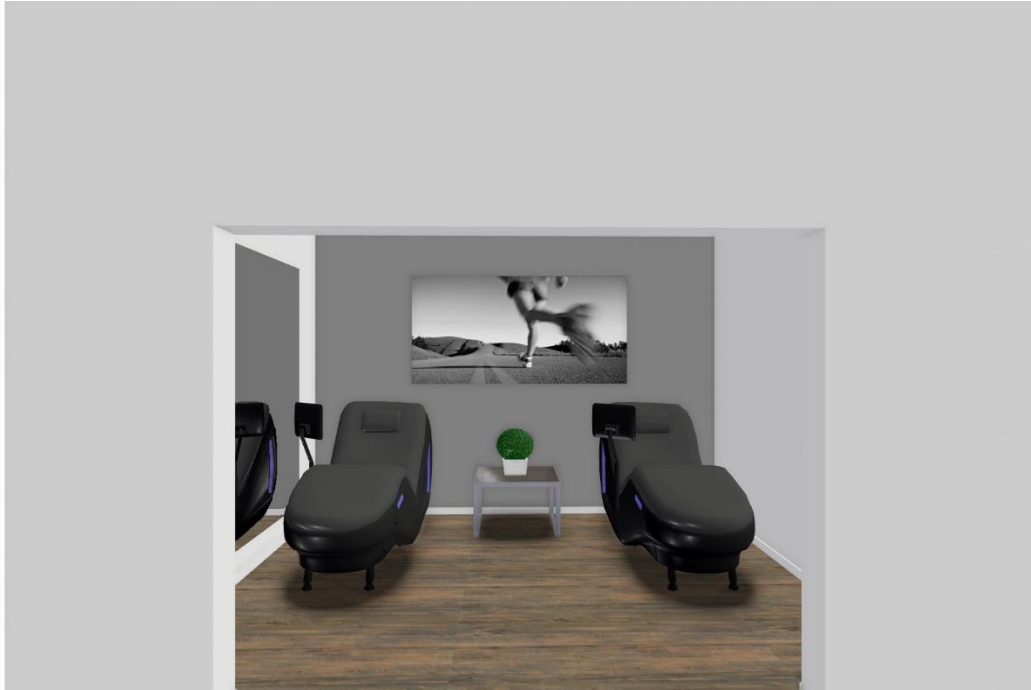

HydroMassage® Bed and Lounge Layout Recommendations

HYDROMASSAGE

WELLNESS-FOCUSED, INNOVATION-DRIVEN

6 Unit HydroMassage Lounge Layout Room Size: 26'x19' (7.9m x 5.8m)

HYDROMASSAGE

WELLNESS-FOCUSED, INNOVATION-DRIVEN

5 Unit HydroMassage Lounge Layout Room Size: 33'x14' (10.1m x 4.3m)

HYDROMASSAGE

WELLNESS-FOCUSED, INNOVATION-DRIVEN

4 Unit HydroMassage Lounge Layout Room Size: 30'x14' (9.1m x 4.3m)

HYDROMASSAGE

WELLNESS-FOCUSED, INNOVATION-DRIVEN

3 Unit HydroMassage Lounge Layout Room Size: 19'x10' (5.8m x 3.05m)

HYDROMASSAGE

WELLNESS-FOCUSED, INNOVATION-DRIVEN

2 Unit HydroMassage Lounge Layout Room Size: 12'x10' (3.7m x 3.05m)

HYDROMASSAGE

WELLNESS-FOCUSED, INNOVATION-DRIVEN

1 Unit HydroMassage Lounge Layout Room Size: 10'x12' (3.05m x 3.7m)

HYDROMASSAGE

WELLNESS-FOCUSED, INNOVATION-DRIVEN

1 Unit HydroMassage Lounge Layout Room Size: 8'x10' (2.4m x 3.05m)

HYDROMASSAGE

WELLNESS-FOCUSED, INNOVATION-DRIVEN