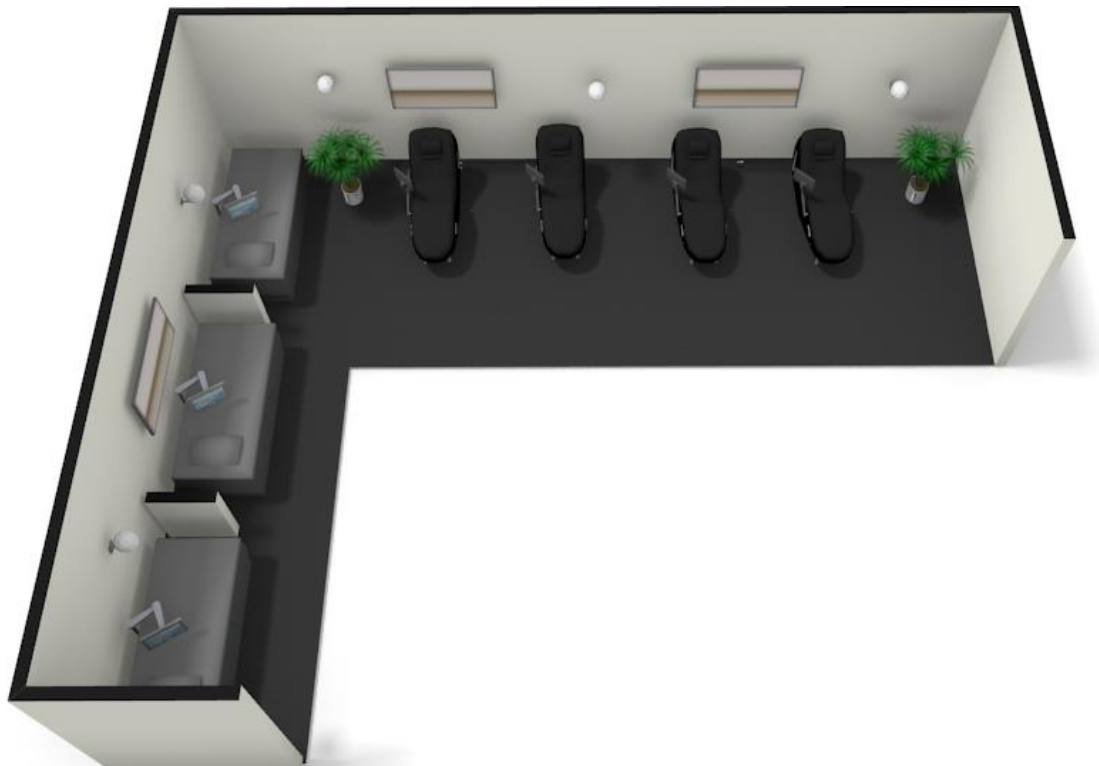

HydroMassage® Bed and Lounge Layout Recommendations

HYDROMASSAGE

WELLNESS-FOCUSED, INNOVATION-DRIVEN

6 Unit HydroMassage Lounge Layout Room Size: 26'x19' (7.9m x 5.8m)

HYDROMASSAGE

WELLNESS-FOCUSED, INNOVATION-DRIVEN

3 Unit HydroMassage Lounge Layout Room Size: 19'x10' (5.8m x 3.05m)

HYDROMASSAGE

WELLNESS-FOCUSED, INNOVATION-DRIVEN

2 Unit HydroMassage Lounge Layout Room Size: 12'x10' (3.7m x 3.05m)

HYDROMASSAGE

WELLNESS-FOCUSED, INNOVATION-DRIVEN

1 Unit HydroMassage Lounge Layout Room Size: 10'x12' (3.05m x 3.7m)

HYDROMASSAGE

WELLNESS-FOCUSED, INNOVATION-DRIVEN

1 Unit HydroMassage Lounge Layout Room Size: 8'x10' (2.4m x 3.05m)

HYDROMASSAGE

WELLNESS-FOCUSED, INNOVATION-DRIVEN

7 Unit HydroMassage Layout – 4 Lounges/3 Beds
Room Size: 30'x37' (9.14m x 11.3m) Hallway

HYDROMASSAGE

WELLNESS-FOCUSED, INNOVATION-DRIVEN

5 Unit HydroMassage Layout - 3 Lounges / 2 Beds

Room Size: 37'x11' (11.3m x 3.4m)