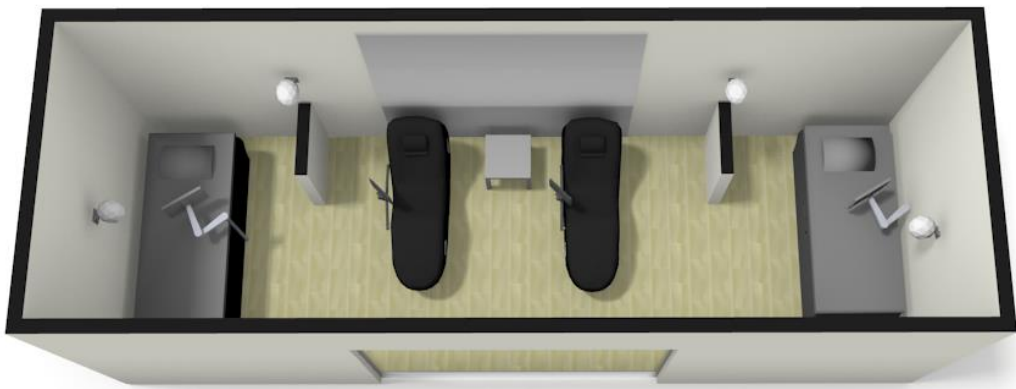

1 Unit HydroMassage Lounge Layout Room Size: 10'x12' (3.05m x 3.7m)

HYDROMASSAGE

WELLNESS-FOCUSED, INNOVATION-DRIVEN

1 Unit HydroMassage Lounge Layout Room Size: 8'x10' (2.4m x 3.05m)

HYDROMASSAGE

WELLNESS-FOCUSED, INNOVATION-DRIVEN

7 Unit HydroMassage Layout – 4 Lounges/3 Beds
Room Size: 30'x37' (9.14m x 11.3m) Hallway

HYDROMASSAGE

WELLNESS-FOCUSED, INNOVATION-DRIVEN

5 Unit HydroMassage Layout - 3 Lounges / 2 Beds

Room Size: 37'x11' (11.3m x 3.4m)

HYDROMASSAGE

WELLNESS-FOCUSED, INNOVATION-DRIVEN

4 Unit HydroMassage Layout - 2 Lounges / 2 Beds
Room Size: 30'x10' (9.14m x 3.05m)

HYDROMASSAGE

WELLNESS-FOCUSED, INNOVATION-DRIVEN

3 Unit HydroMassage Bed Layout
Room Size: 30'x10' (9.14m x 3.05m)

HYDROMASSAGE

WELLNESS-FOCUSED, INNOVATION-DRIVEN

2 Unit HydroMassage Bed Layout
Room Size: 20'x10' (3.1m x 3.05m)

1 Unit HydroMassage Bed Layout Room Size: 8'x10' (2.4m x 3.05m)