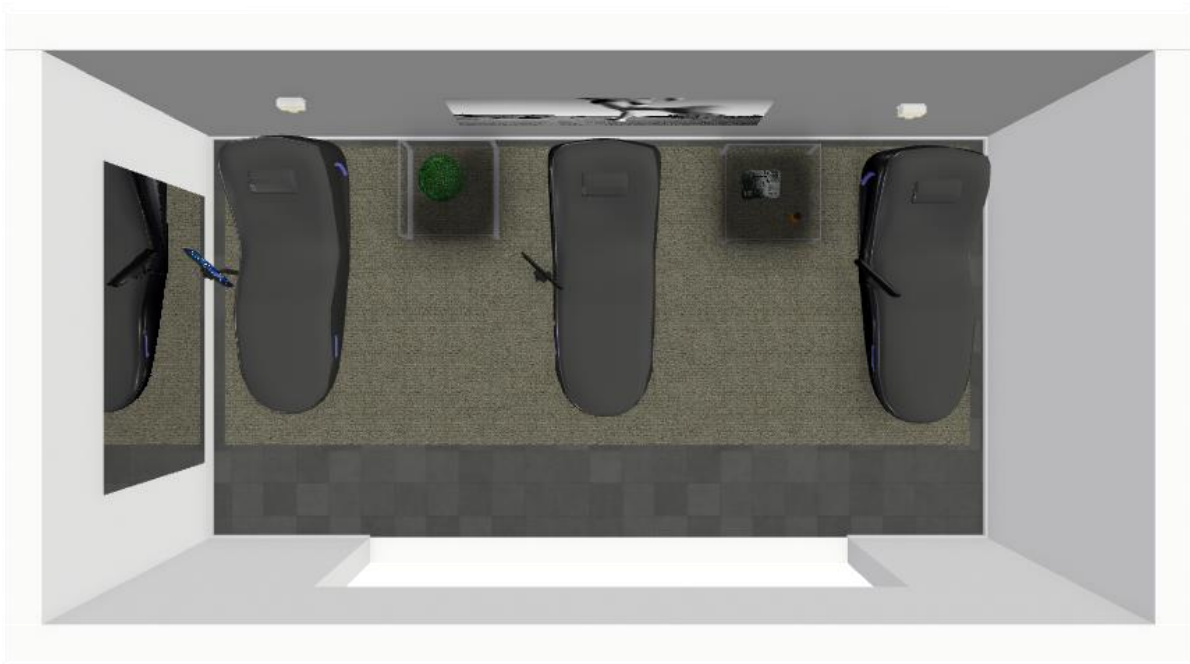

HydroMassage® Bed and Lounge Layout Recommendations

HYDROMASSAGE

WELLNESS-FOCUSED, INNOVATION-DRIVEN

6 Unit HydroMassage Lounge Layout Room Size: 26'x19' (7.9m x 5.8m)

HYDROMASSAGE

WELLNESS-FOCUSED, INNOVATION-DRIVEN

5 Unit HydroMassage Lounge Layout Room Size: 33'x14' (10.1m x 4.3m)

HYDROMASSAGE

WELLNESS-FOCUSED, INNOVATION-DRIVEN

4 Unit HydroMassage Lounge Layout Room Size: 30'x14' (9.1m x 4.3m)

HYDROMASSAGE

WELLNESS-FOCUSED, INNOVATION-DRIVEN

3 Unit HydroMassage Lounge Layout Room Size: 19'x10' (5.8m x 3.05m)

HYDROMASSAGE

WELLNESS-FOCUSED, INNOVATION-DRIVEN

2 Unit HydroMassage Lounge Layout Room Size: 12'x10' (3.7m x 3.05m)

HYDROMASSAGE

WELLNESS-FOCUSED, INNOVATION-DRIVEN

1 Unit HydroMassage Lounge Layout Room Size: 10'x12' (3.05m x 3.7m)

HYDROMASSAGE

WELLNESS-FOCUSED, INNOVATION-DRIVEN

1 Unit HydroMassage Lounge Layout Room Size: 8'x10' (2.4m x 3.05m)

HYDROMASSAGE

WELLNESS-FOCUSED, INNOVATION-DRIVEN